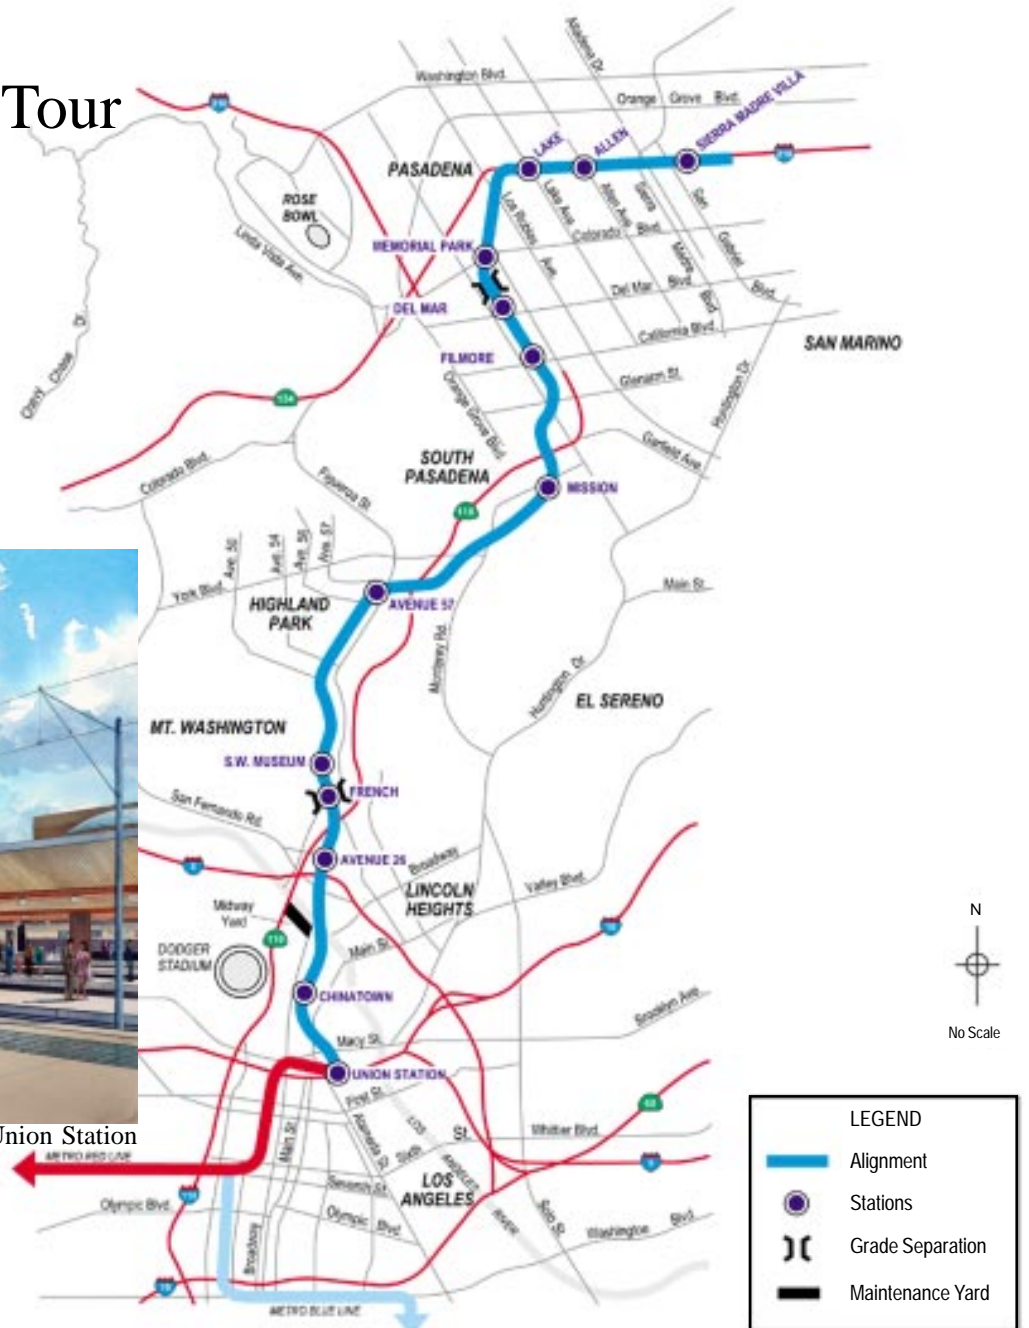

Pasadena Blue line Construction Tour

September 22ND, 2001

Union Station

LEGEND	
	Alignment
	Stations
	Grade Separation
	Maintenance Yard

Chinatown Station

Avenue 26 Station

French Avenue Station

Electric Railway Historical Association

Southwest Museum Station

Avenue 57 Station

Mission Station

Filmore Station

Del Mar Station not shown

Memorial Park Station

SWITCHPOINTS

September 22ND, 2001

Lake Avenue Station

Sierra Madre Villa Station

Electric Railway Historical Association

Allen Avenue Station